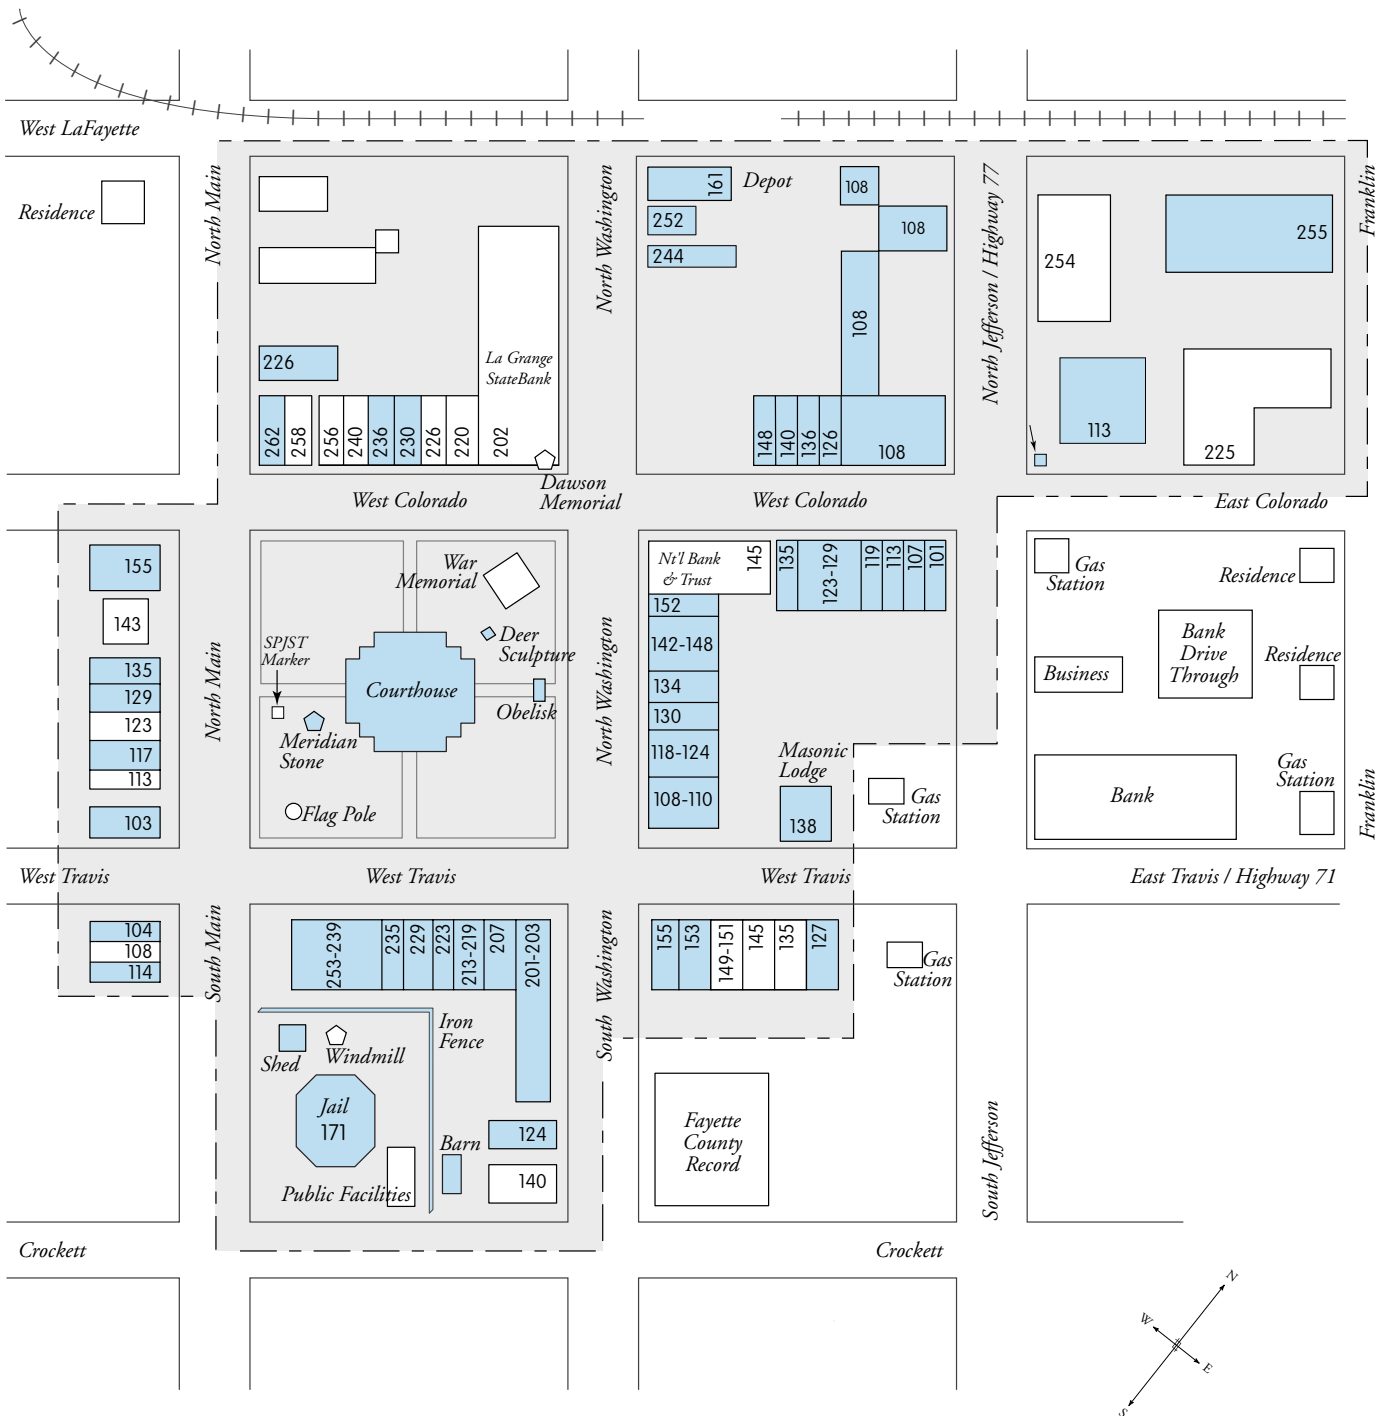

Fayette County Courthouse Historic District La Grange, Texas

Contributing Properties

Noncontributing Properties

Historic District