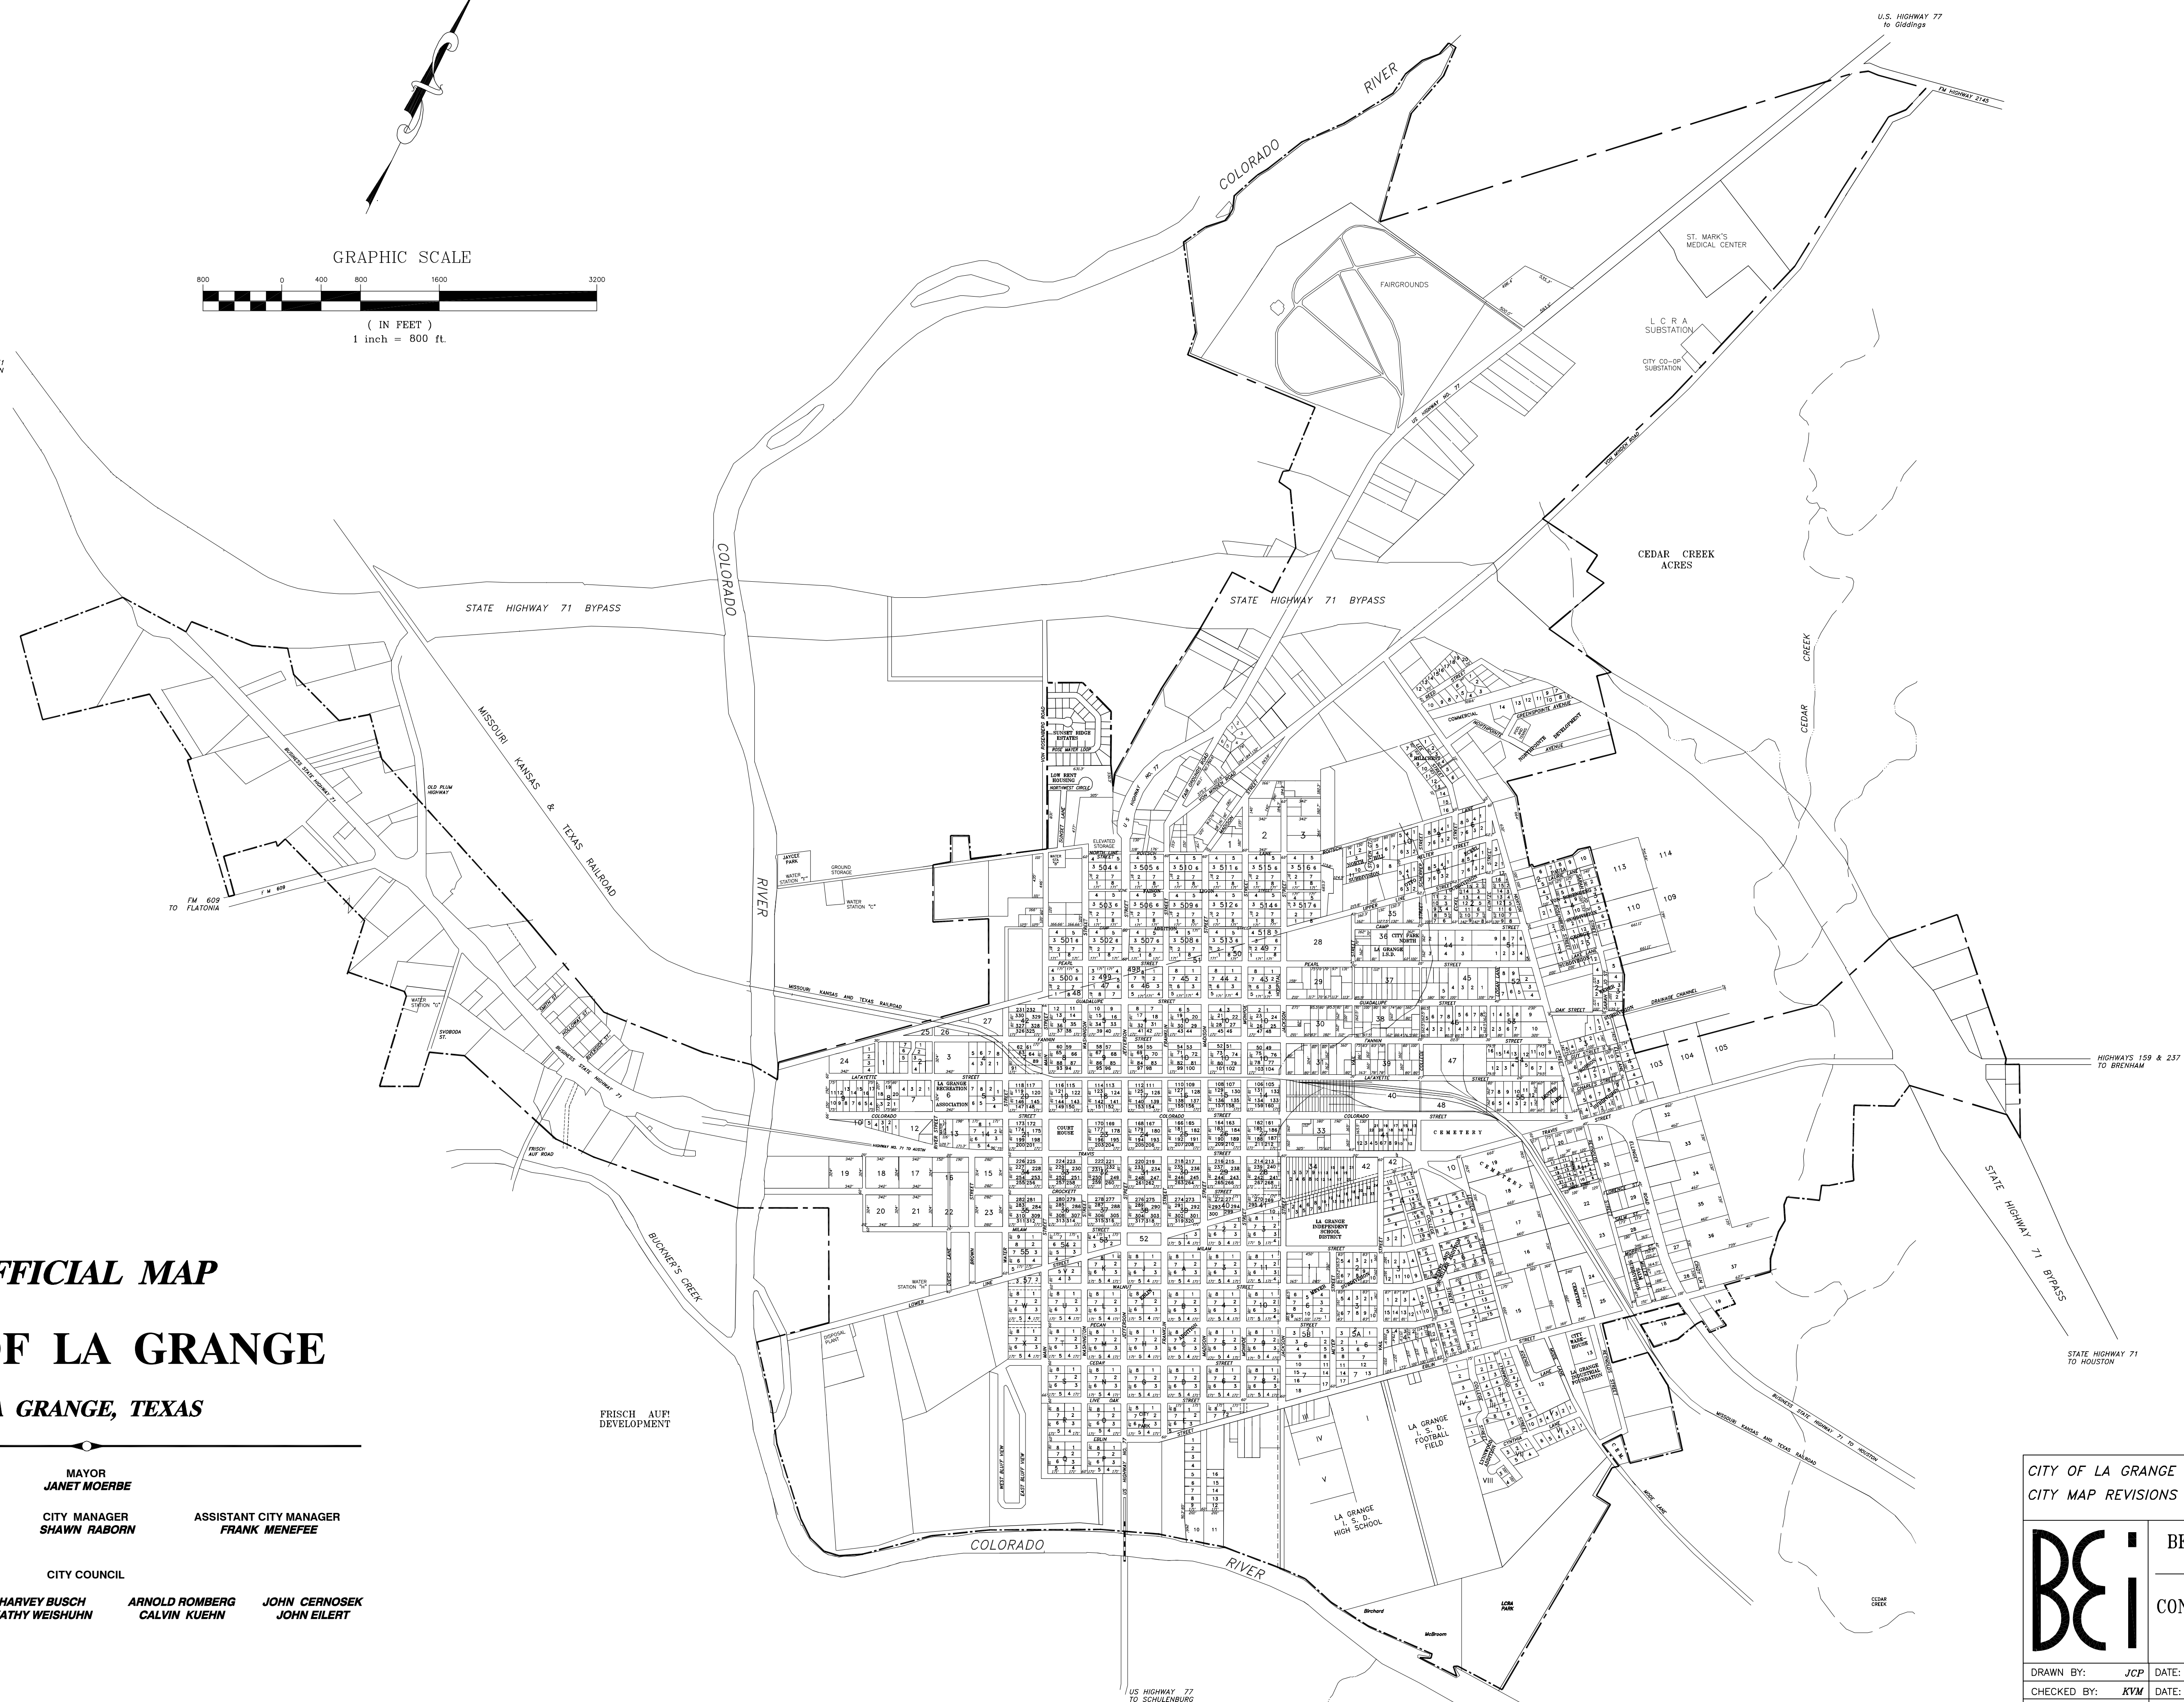

OFFICIAL MAP

CITY OF LA GRANGE

LA GRANGE, TEXAS

MAYOR
JANET MOERBE

CITY SECRETARY
LISA OLTMANN

CITY MANAGER
SHAWN RABORN

ASSISTANT CITY MANAGER
FRANK MENEFE

CITY COUNCIL

JAMES ZIMMERHANZEL **HARVEY BUSCH** **ARNOLD ROMBERG** **JOHN CERNOSEK**
VIOLET ZBRANEK **KATHY WEISHUHN** **CALVIN KUEHN** **JOHN EILERT**

CITY OF LA GRANGE
 CITY MAP REVISIONS

BEFCO JOB NO. 12-5739

BEFCO ENGINEERING, INC.
 CONSULTING ENGINEERING &
 LAND SURVEYING
 LA GRANGE, TEXAS

DRAWN BY: JCP	DATE: 11/01/12	SCALE: 1" = 800'
CHECKED BY: KYM	DATE: 11/01/12	DRAWING NO.
APP'D BY: KYM	DATE: 11/01/12	1 of 1