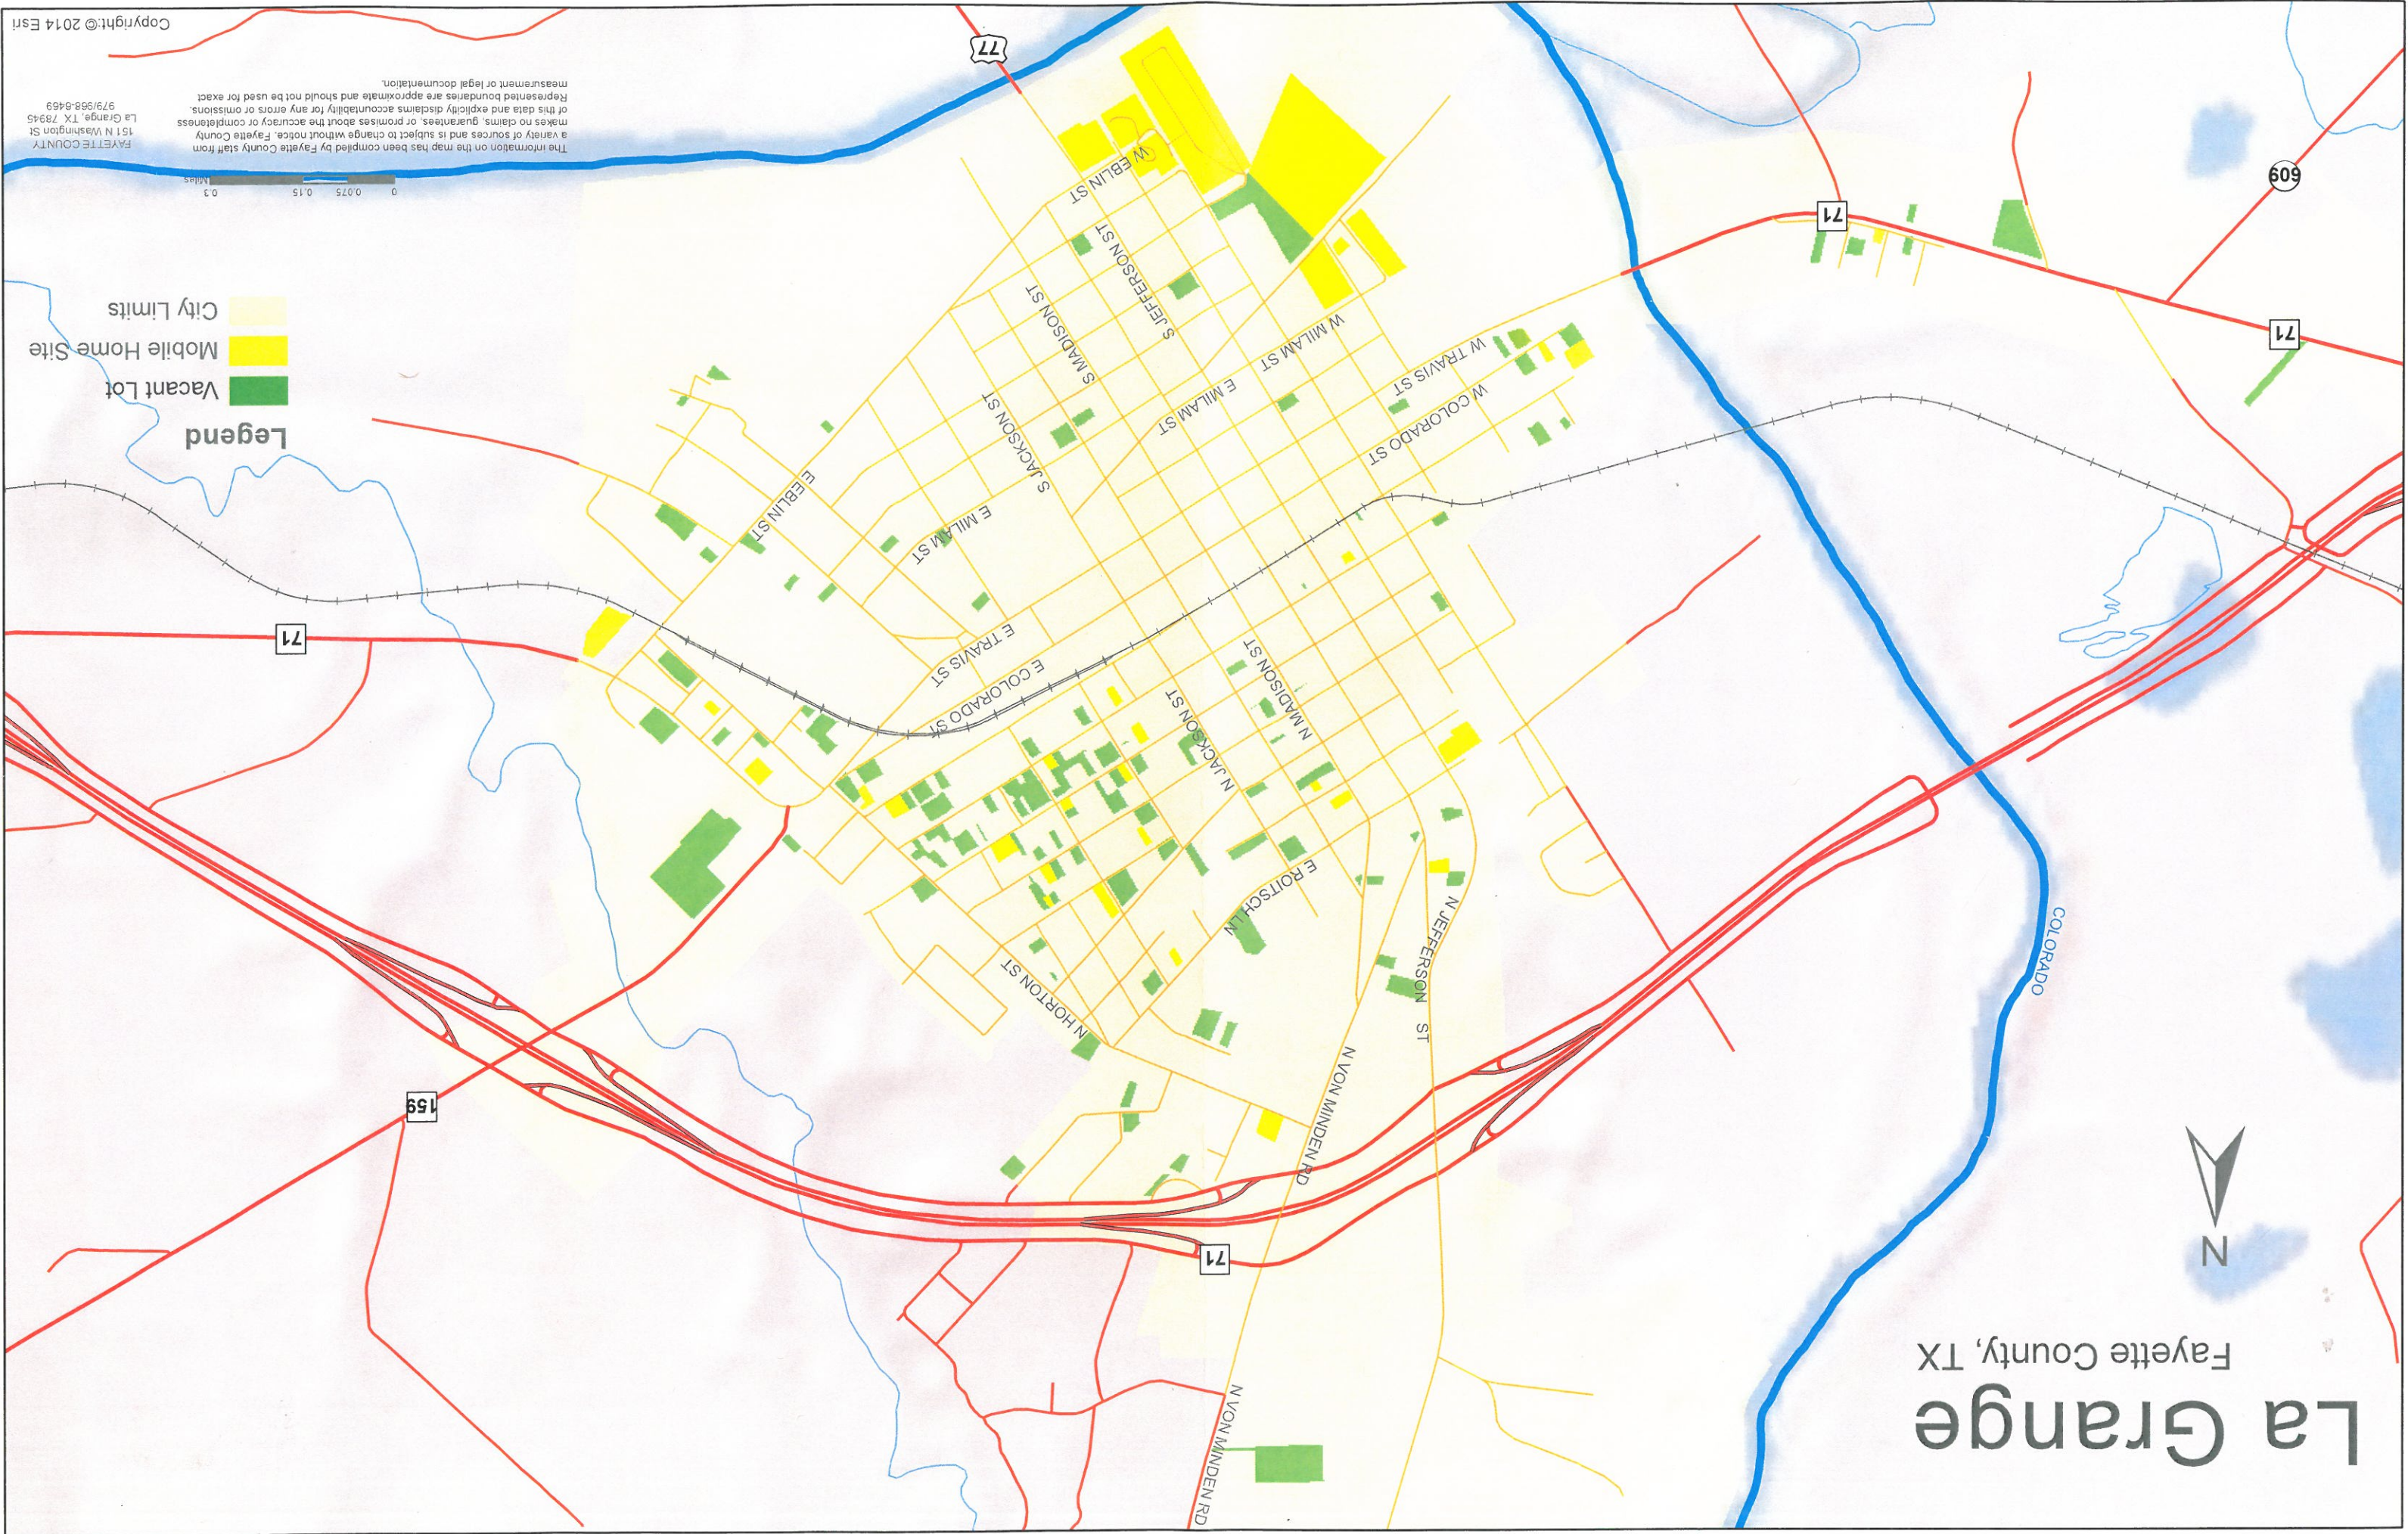

La Grange

Fayette County, TX

Legend

- City Limits
- Mobile Home Site
- Vacant Lot

The information on this map has been compiled by Fayette County staff from a variety of sources and is subject to change without notice. Fayette County makes no claims, guarantees, or promises about the accuracy or completeness of this data and explicitly disclaims accountability for any errors or omissions. Represented boundaries are approximate and should not be used for exact measurement or legal documentation.